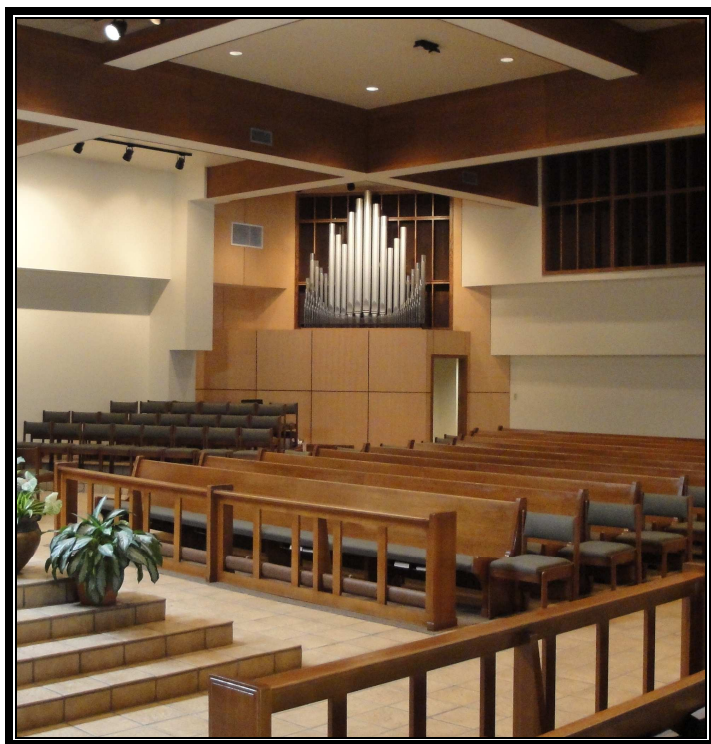

# ST. GEORGE CATHOLIC CHURCH

BATON ROUGE, LOUISIANA

OPUS 1982

2 MANUALS, 13 RANKS

THE REUTER ORGAN COMPANY

*Reuter Opus 1982 was originally built in 1979 for St. Aloysius Church in Baton Rouge, Louisiana. In 2010 it became available for relocation and was acquired by St. George Catholic Church, also in Baton Rouge. Components of the instrument were transported back to our Lawrence facility for renovation. The updated design incorporates some additional pipework from the existing parish instrument to expand its tonal resources. The new installation utilizes existing organ chambers and also features exposed pipework based on the original façade.*

## GREAT

16' Gedeckt  
8' Principal  
8' Gedeckt  
4' Octave  
4' Rohrflute  
2' Super Octave  
III Mixture  
8' Fagotto  
Chimes